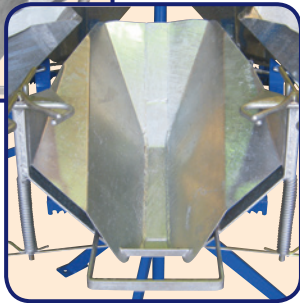

**WIDE BUCKET  
OPTION**

**MAXI BUCKET  
OPTION**

**DETACHABLE BUCKET ARM  
(DELUXE ONLY)**

**'R' PIN**  
• STRONGER  
• MORE RELIABLE

**DELUXE 5 BUCKET  
ASSEMBLY ILLUSTRATED**  
Includes tray, vaccine arm  
and detachable bucket arms.