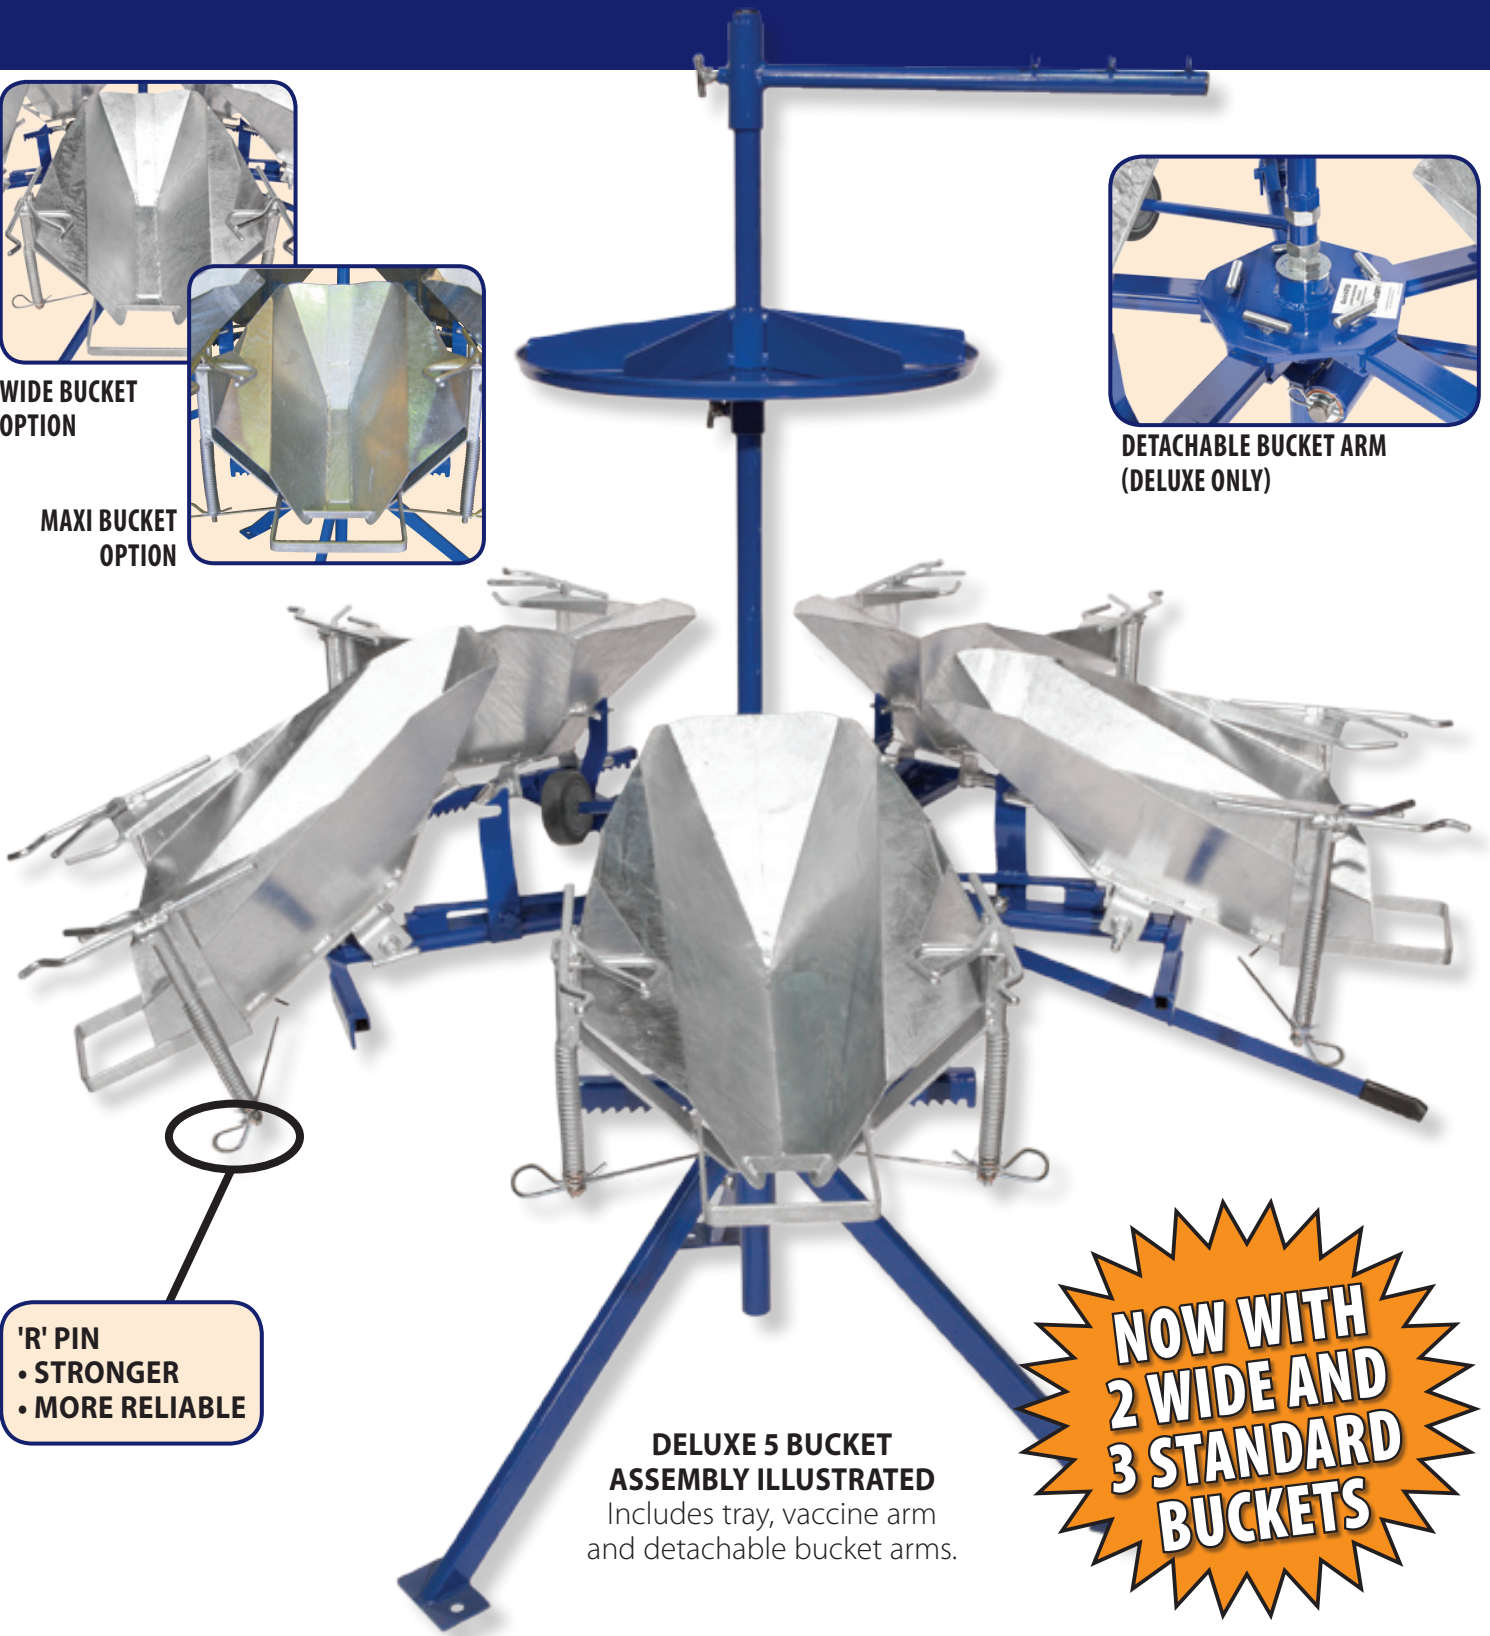

**WIDE BUCKET  
OPTION**

**MAXI BUCKET  
OPTION**

**DETACHABLE BUCKET ARM  
(DELUXE ONLY)**

**'R' PIN**  
• STRONGER  
• MORE RELIABLE

**DELUXE 5 BUCKET  
ASSEMBLY ILLUSTRATED**  
Includes tray, vaccine arm  
and detachable bucket arms.

**NOW WITH  
2 WIDE AND  
3 STANDARD  
BUCKETS**

### **BENEFITS & FEATURES:**

- Automatic release of lambs
- Easy loading
- Wide bucket option for large lambs - 2" wider
- Maxi bucket Option - 2" wider & 2" deeper
- Detachable arms allow for easy transport
- Labour saving - people + time
- Less damage to joints
- Lambs held calmly

## QUICKTRIP LAMB CRADLE PRICE LIST

Valid March 1st 2019 to February 29th 2020

Item	Code	Price RRP Excl GST
Deluxe 3 Bucket Cradle Assembly with 2 Std & 1 Wide buckets	QLCD3	\$2080
Deluxe 4 Bucket Cradle Assembly with 2 Std & 2 Wide buckets	QLCD4	\$2560
<b>Deluxe 5 Bucket Cradle Assembly with 3 Std &amp; 2 Wide buckets (our most popular model)</b>	QLCD5	\$2880
Deluxe 6 Bucket Cradle Assembly with 3 Std & 3 Wide buckets	QLCD6	\$3415
Deluxe 7 Bucket Cradle Assembly with 3 Std & 4 Wide buckets	QLCD7	\$3800
<b>Cost per Wide Bucket</b> (When substituting a Wide Bucket for a Std Bucket at initial purchase)	QLCLE	\$50
<b>Cost per Maxi Bucket</b> (When substituting a Maxi Bucket for a Std Bucket at initial purchase)	QLCLEM	\$77
<b>SINGLE BUCKET — (Bucket Only, but including Leg Pins)</b>		
Standard (16" Ctr to Ctr Leg Pins)	QLCC1	\$345
Wide (18" Ctr to Ctr Leg Pins)	QLCC2	\$392
Maxi (18" Ctr to Ctr Leg Pins & 2" Higher)	QLCC5	\$450
<b>SINGLE BUCKET ON ARM — (including Catch and Leg Pins)</b>		
Standard (16" Ctr to Ctr Leg Pins)	QLCC3	\$438
Wide (18" Ctr to Ctr Leg Pins)	QLCC4	\$487
Maxi (18" Ctr to Ctr Leg Pins & 2" Higher)	QLCC6	\$547