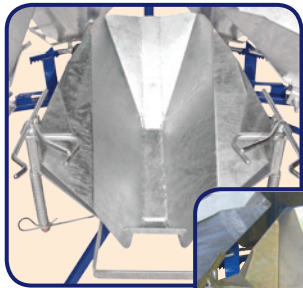

**WIDE BUCKET  
OPTION**

**MAXI BUCKET  
OPTION**

**DETACHABLE BUCKET ARM  
(DELUXE ONLY)**

**'R' PIN**  
• STRONGER  
• MORE RELIABLE

**DELUXE 5 BUCKET  
ASSEMBLY ILLUSTRATED**  
Includes tray, vaccine arm  
and detachable bucket arms.

### **BENEFITS & FEATURES:**

- Automatic release of lambs
- Easy loading
- Wide bucket option for large lambs - 2" wider
- Maxi bucket Option - 2" wider & 2" deeper
- Detachable arms allow for easy transport
- Labour saving - people + time
- Less damage to joints
- Lambs held calmly

## QUICKTRIP LAMB CRADLE SPARE PARTS PRICE LIST

Item	Code	Price RRP Excl GST	Item	Code	Price RRP Excl GST
Bearing Lower(1)	LCBRG30205	\$23	Leg Spring (curly) Left	LCLSL	\$14
Bearing Upper(1) & Handle(2)	LCBRG6205	\$15	Leg Spring (curly) Right	LCLSR	\$14
Catch Mechanism	LCCM	\$40	Leg Pin Nut (Late 1990's to June 2012)	LCNUT	\$1
Centre Shaft (No Bearings)	LCCS	\$253	Ratchet Teeth	LCRT	\$18
6mm Cone Point Grub Screw (1999 & Earlier Cradle Ass)	LCCS	\$1	Trip Arm with Wheel (2005 On)	LCRTA	\$100
Handle Spring	LCHS	\$17	Straight Spring Wire for Ratchet (Late 1990's to June 2012)	LCSW	\$4
Leg Pin – Left incl. Nuts (Late 1990's to June 2012)	LCLPL	\$27	'R' Pin Spring Wire – (June 2012 on)	LCSWR	\$8
Leg Pin – Right incl. Nuts (Late 1990's to June 2012)	LCLPR	\$27	Spacer Suit "R" Pin Wires (Retro Fit)	LCSWRS	\$0.75
Leg Pin – Left – Takes 'R' Pin Wire (June 2012 on)	LCLPLR	\$27	Deluxe Accessory Arm for Vaccine Bags	LCAA	\$66
Leg Pin – Right – Takes 'R' Pin Wire (June 2012 on)	LCLPRR	\$27	Counter Kit (1999 & Earlier Cradle Ass)	LCTT	\$263
			Deluxe Accessories (for fitting to Standard QLCS)	QLCDA	\$260